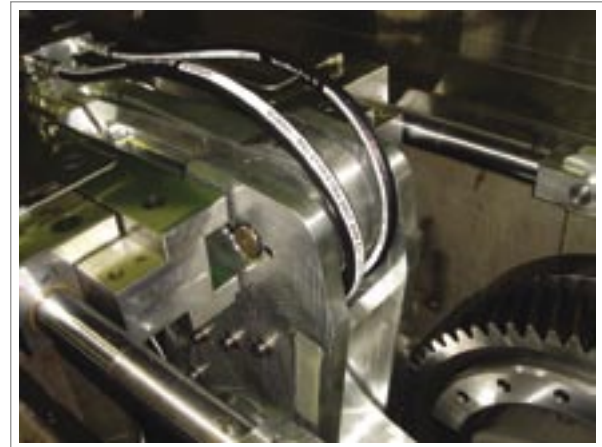

## DWI BODYMAKER SPARES

- Machinery Parts
- Hydraulic Filtration

Featured products include:

- Primary Connecting Rods
- Secondary Connecting Rods
- Swing Levers
- Cams
- Crank Shafts
- Push Rods
- Ram Guidance Housings
- Tool Packs
- Domers
- Strippers
- Cup Feeders
- Brakes and Clutch